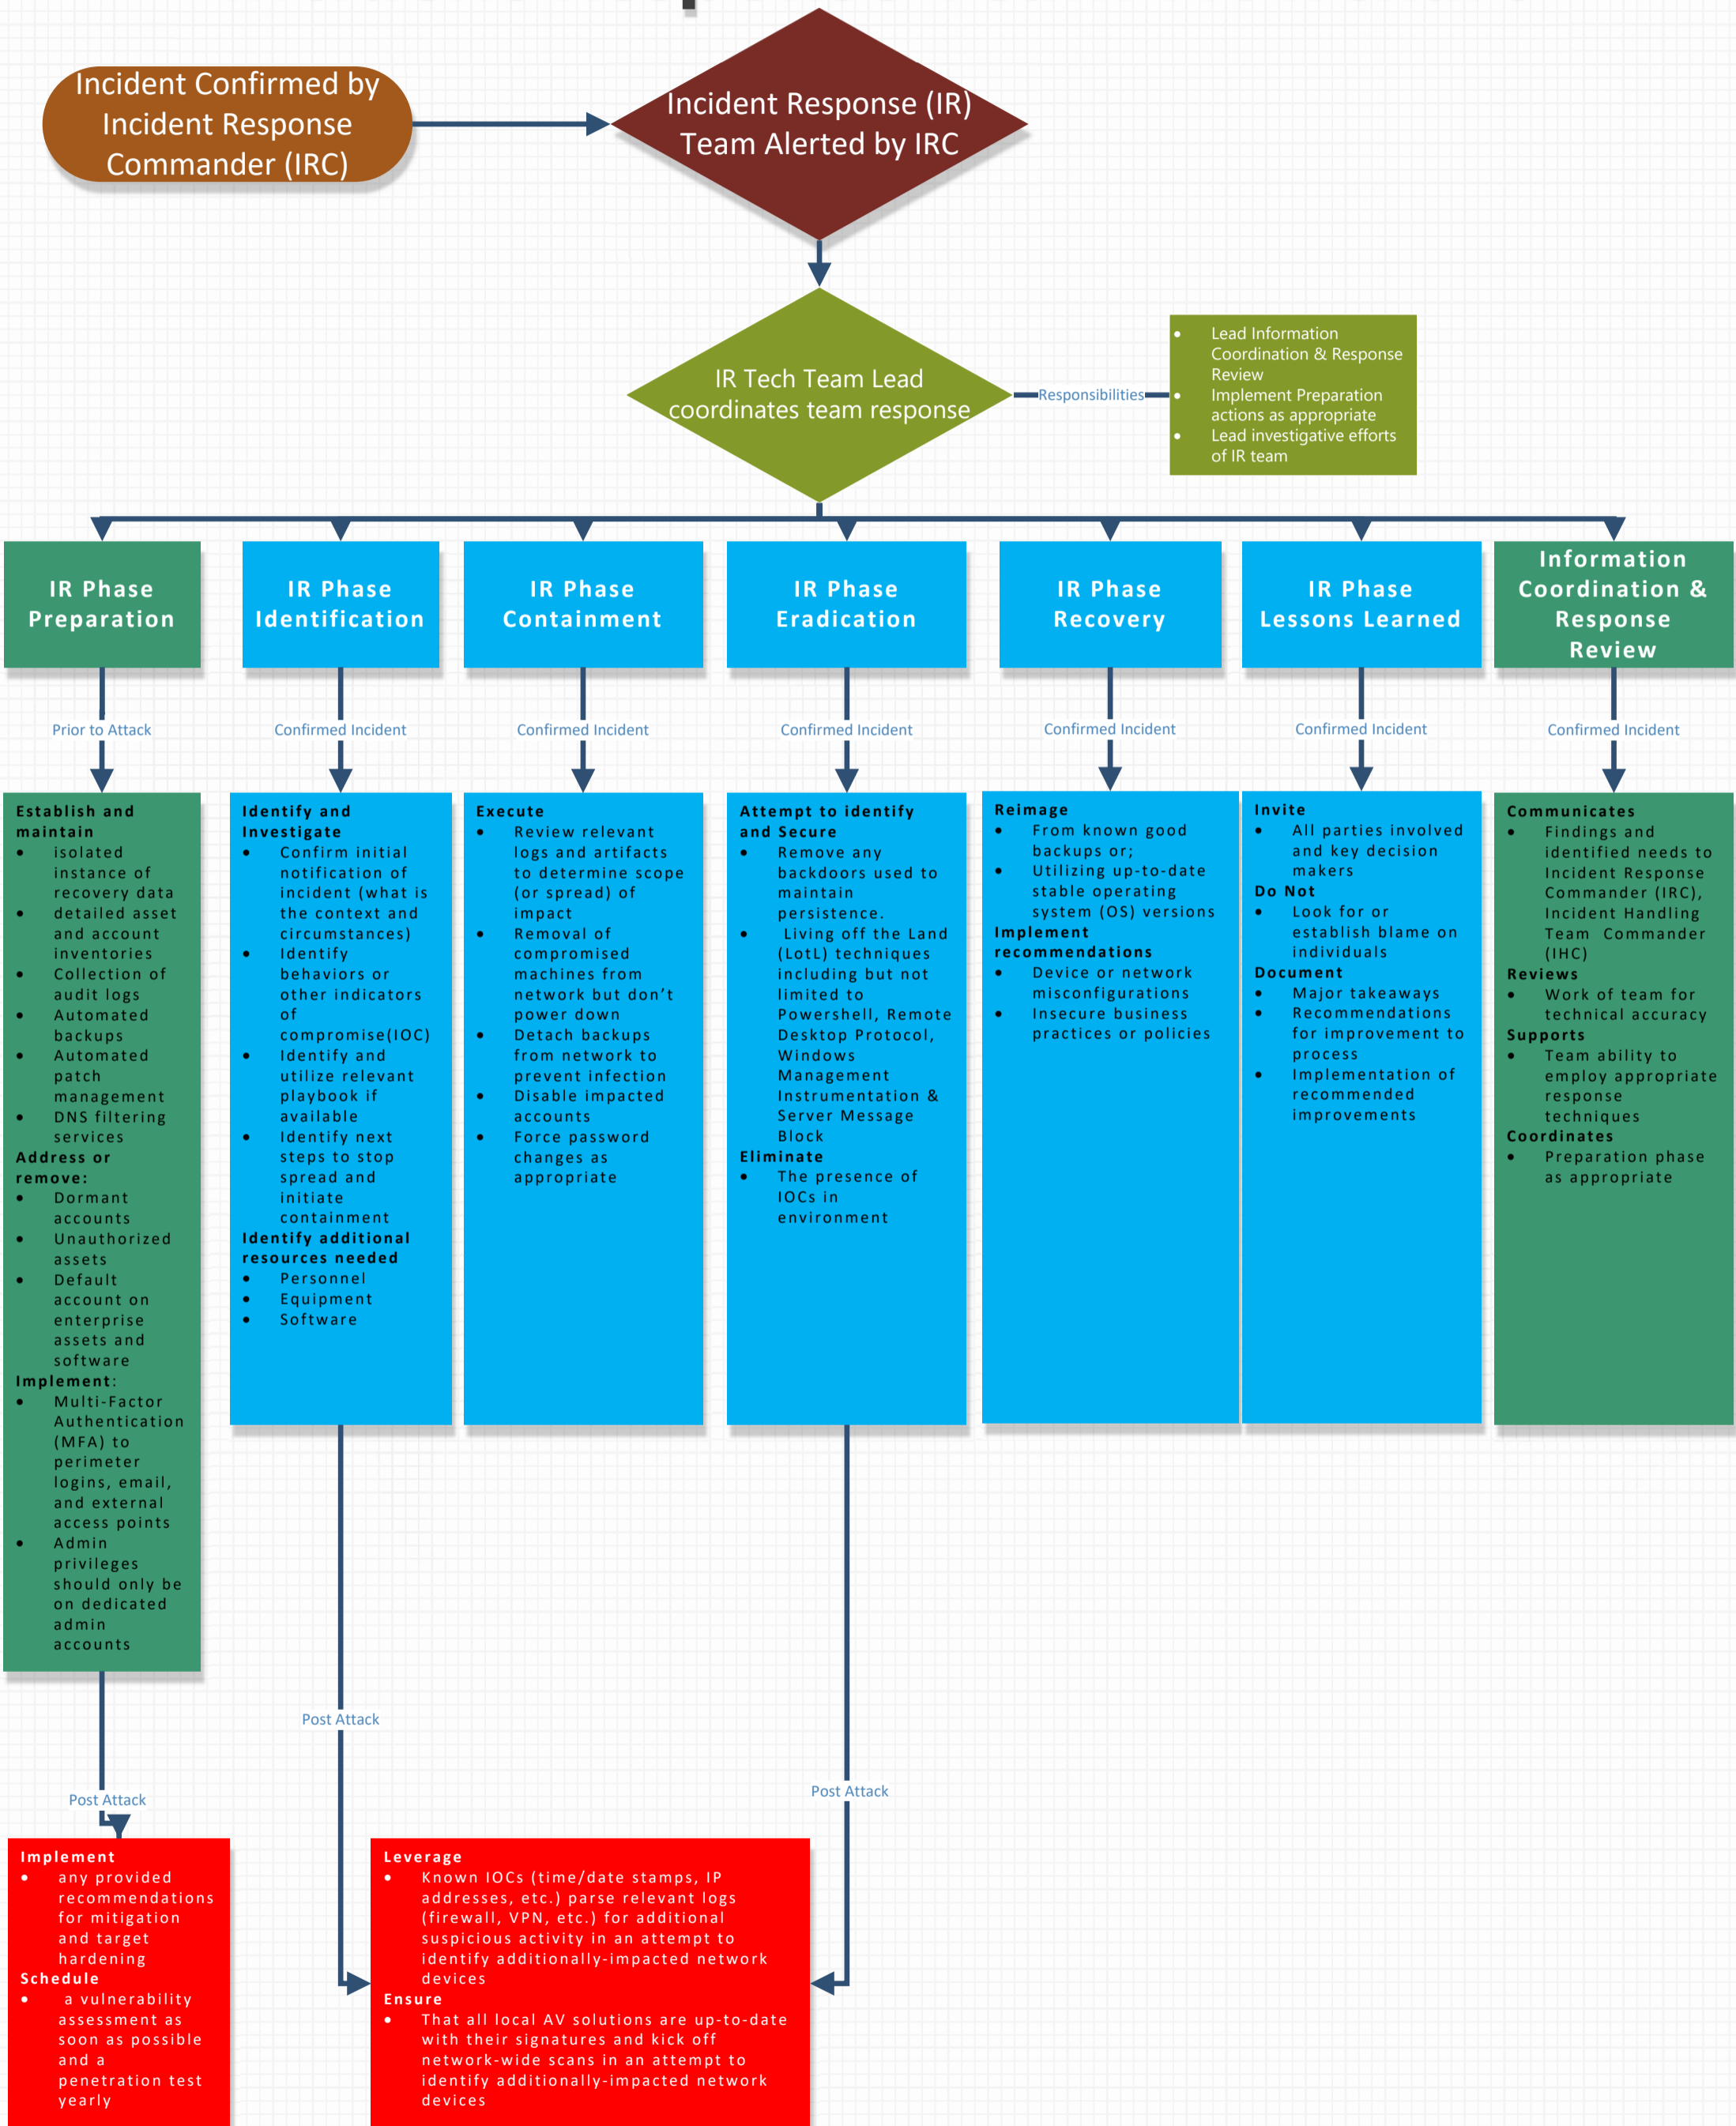

Incident Response Team Flowchart

Incident Response Commander Flowchart

Form Duplicate Link - [FOCAL \(Finding Operational and Critical system Alignment\) – Copy form](#)

FOCAL is the intellectual property of the Center for Internet Security*

Enter Critical Function or Process Disaster Recovery Plan

Critical Function? Critical System?

Name of System or Function	What does it depend on?	Name of Function/System It Depends On
	Choose an item.	
	Choose an item.	
	Choose an item.	

Name of System or Function	What depends on it?	Name of Dependent Function/System
	Choose an item.	
	Choose an item.	
	Choose an item.	

Incident Handling Commander Flowchart