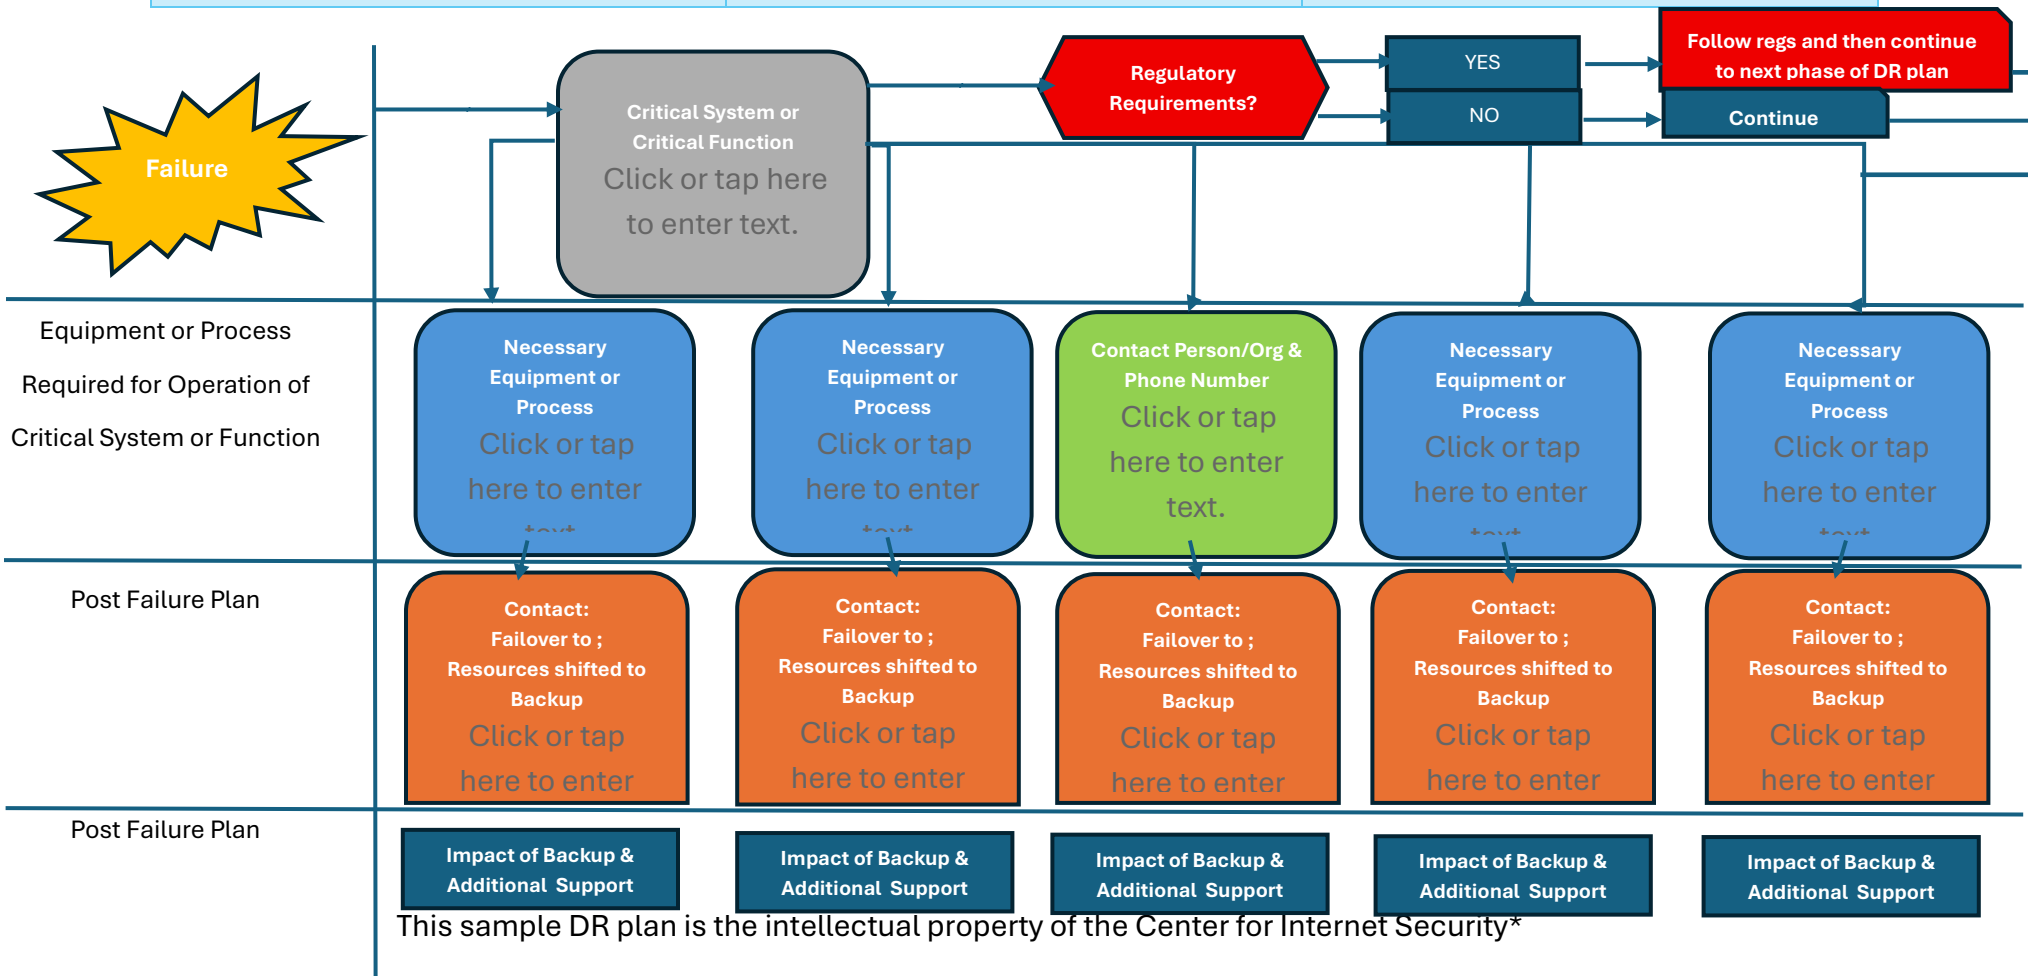

Incident Response Team Flowchart

Incident Response Commander Flowchart

Form Duplicate Link - [FOCAL \(Finding Operational and Critical system Alignment\) – Copy form](#)

FOCAL is the intellectual property of the Center for Internet Security*

Enter Critical Function or Process Disaster Recovery Plan

Critical Function? Critical System?

Name of System or Function	What does it depend on?	Name of Function/System It Depends On
	Choose an item.	
	Choose an item.	
	Choose an item.	

Name of System or Function	What depends on it?	Name of Dependent Function/System
	Choose an item.	
	Choose an item.	
	Choose an item.	

Incident Handling Commander Flowchart