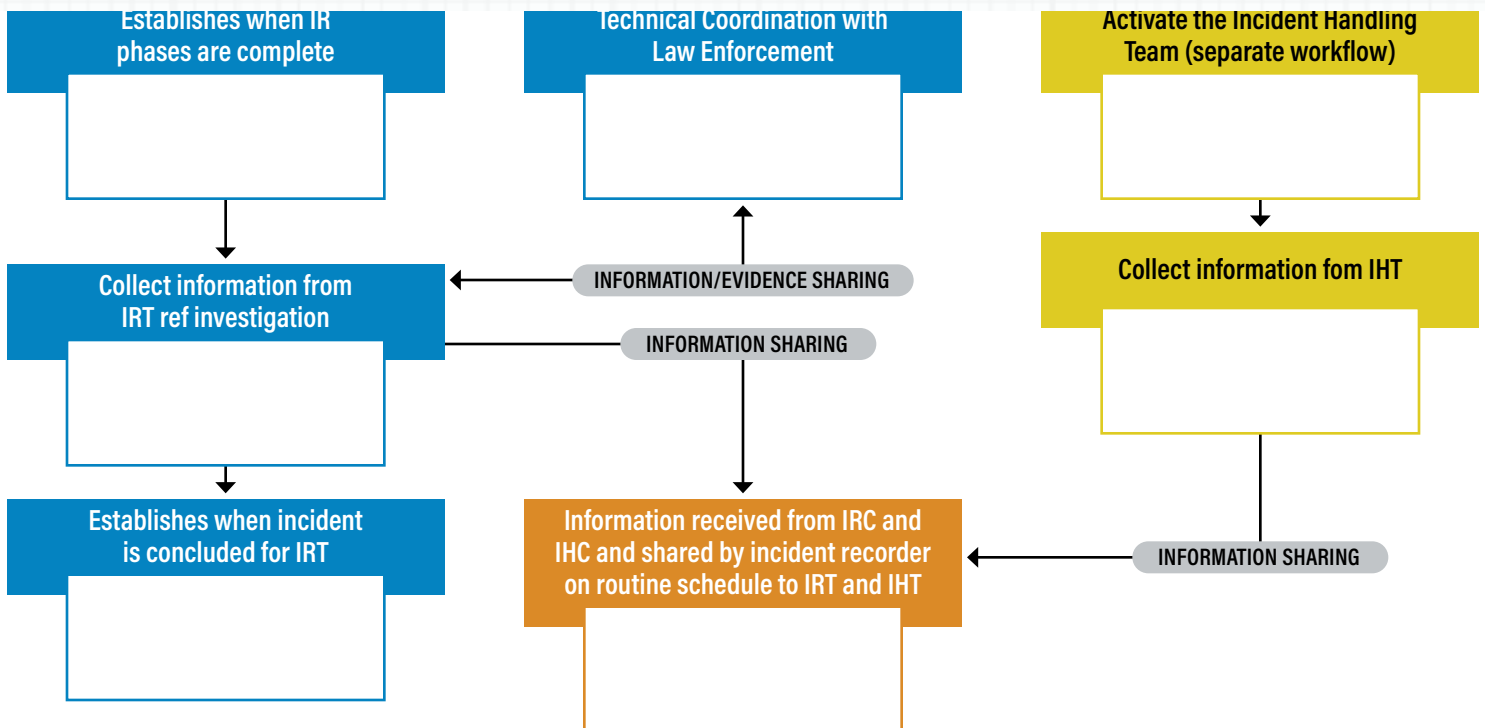

Incident Response Team Flowchart

Incident Response Commander Flowchart

Form Duplicate Link - [FOCAL \(Finding Operational and Critical system Alignment\) – Copy form](#)

FOCAL is the intellectual property of the Center for Internet Security*

Enter Critical Function or Process Disaster Recovery Plan

Critical Function? Critical System?

Name of System or Function	What does it depend on?	Name of Function/System It Depends On
	Choose an item.	
	Choose an item.	
	Choose an item.	

Name of System or Function	What depends on it?	Name of Dependent Function/System
	Choose an item.	
	Choose an item.	
	Choose an item.	

Incident Handling Commander Flowchart